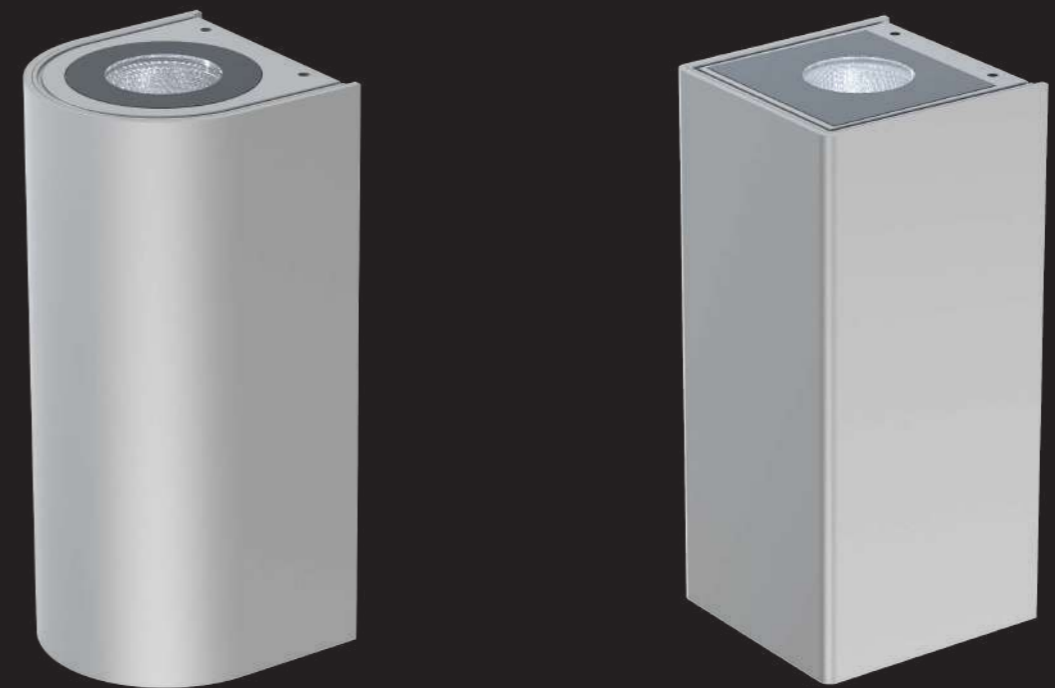

Luna is a simple design wall lamp, available in square and round appearance,

It is composed of die-casting aluminum, reflective cup and tempered glass. with high-quality outdoor special powder spraying process which can make the lamp have a tough weather resistance and anti-aging functions, and the protection grade is IP65.

Luna series wall lamp adopts deep anti-glare reflective cup, with direct and indirect light, which can provide a variety of light emission angles to meet the needs of various scenes, it is with comfortable vision and without light spot. There are optional accessories optional, which makes the lamp have excellent anti-glare performance. The lamp housing is with integrally die-cast aluminum, and has good heat dissipation performance. Optional DALI2, wireless intelligent dimming and other functions are optional, it is with built-in waterproof terminals, which is convenient for installation and maintenance.

We provide 5 years warranty the lamp can be used as indoor and outdoor facade lighting, architectural decorative lighting, etc.