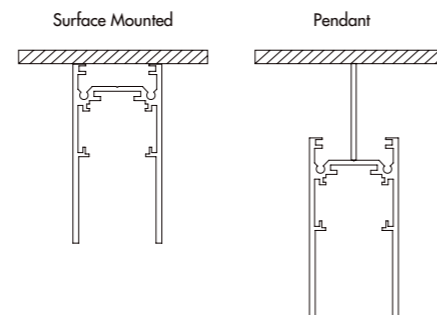

S20

Note: The length of magnetic track strip can be customized

COLOR
Black/White

48V LOW Voltage Magnet System's Accessories

Input Module   **Black/ White**

Straight Module   **Black/ White**

Corner Module   **Black/ White**