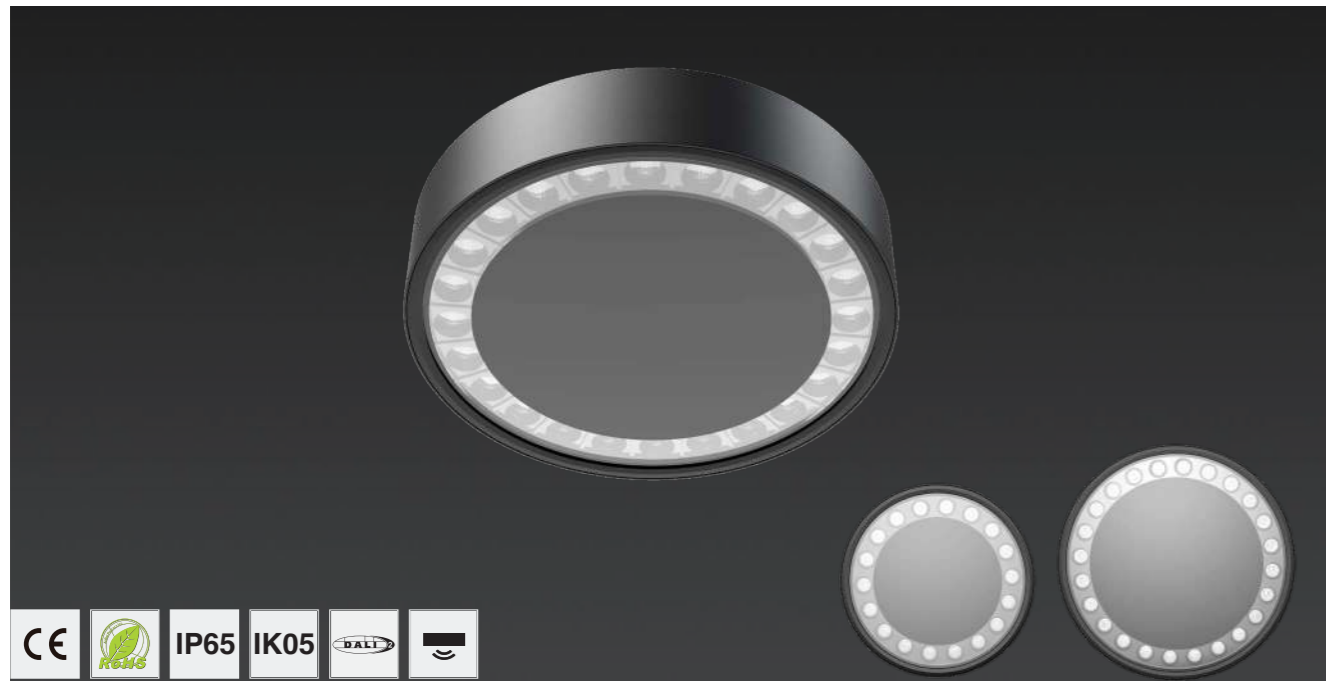

RONDA SERIES Ceiling light