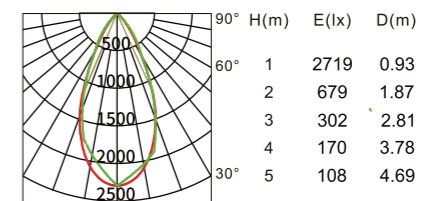

## Light Distribution

Ra>90  
25W

Beam angle:18° Luminous flux:2172lm

Beam angle:24° Luminous flux: 2099lm

Beam angle:36° Luminous flux: 2167lm

Beam angle:50° Luminous flux: 1927lm