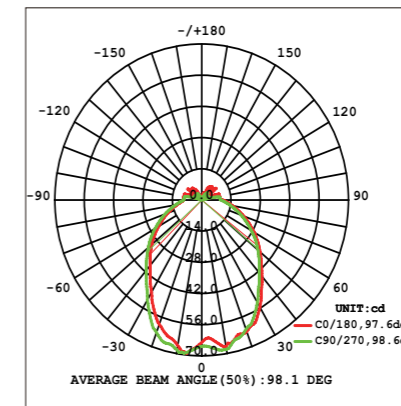

Photometric Diagram