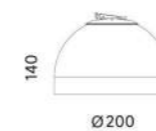

DIMMING OPTIONS:

TRIAC/0-10V/DALI/TUYA
Dimmable