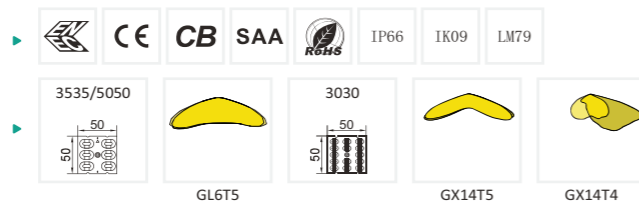

LIGHT EFFICACY

Up to 152lm/W