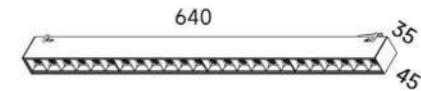

D-LL-C0118-24A

COLOR	white/black/brown
LED	24W/ 1900LM
CCT	3000K/4000K/tunable white
CRI	>90
BEAM	12°/34°/48°
VOLTAGE	DC24V
DIMMING OPTIONS:	TRIAC/0-10V/DALI/TU YA Dimmable