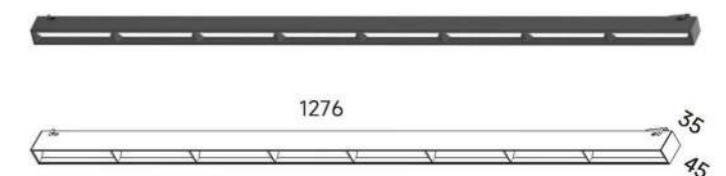

D-PLL-C0115-1280A

COLOR
white/black/brown

LED
48W/ 3800LM

CCT
3000K/4000K/tunable white

CRI
>90

BEAM
Polarized 20°

VOLTAGE
DC24V

DIMMING OPTIONS:
TRIAC/0-10V/DALI/TU YA
Dimmable