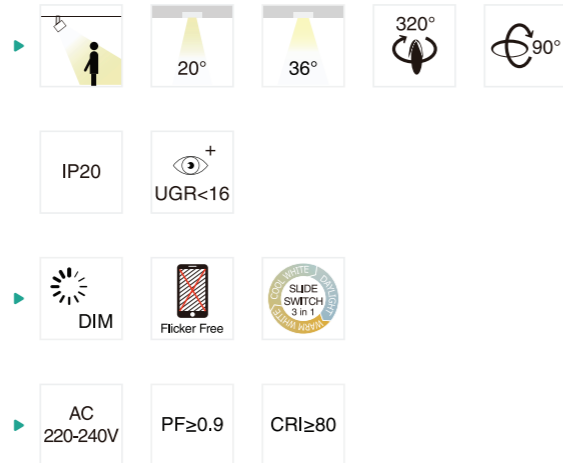

LED BRAND

COB CRI80

Trim

White

Black

Standard configuration

COLOUR TEMPERATURE
2700K+
4000k+
6000K

CONTROL
NON-DIM

OPTICAL
20°/36° / UGR<16

COLOUR(housing)
Black+White

COLOUR(reflector)
Black
White
Gold

Extended configuration

COLOUR TEMPERATURE
Custom-made RAL color

CONTROL
internal flicker-free
non-dim driver
Triac for 10W only

Dimensions

Parameters

POWER	VF	CCT	LUMINOUSFLUX
10W	220-240VAC Flicker Free	2700K 4000K 6000K	700-900lm 900-1100lm
15W		2700K 4000K 64000K	1000-1250lm 1350-1550lm

Options on request

CONTROL
BLUETOOTH