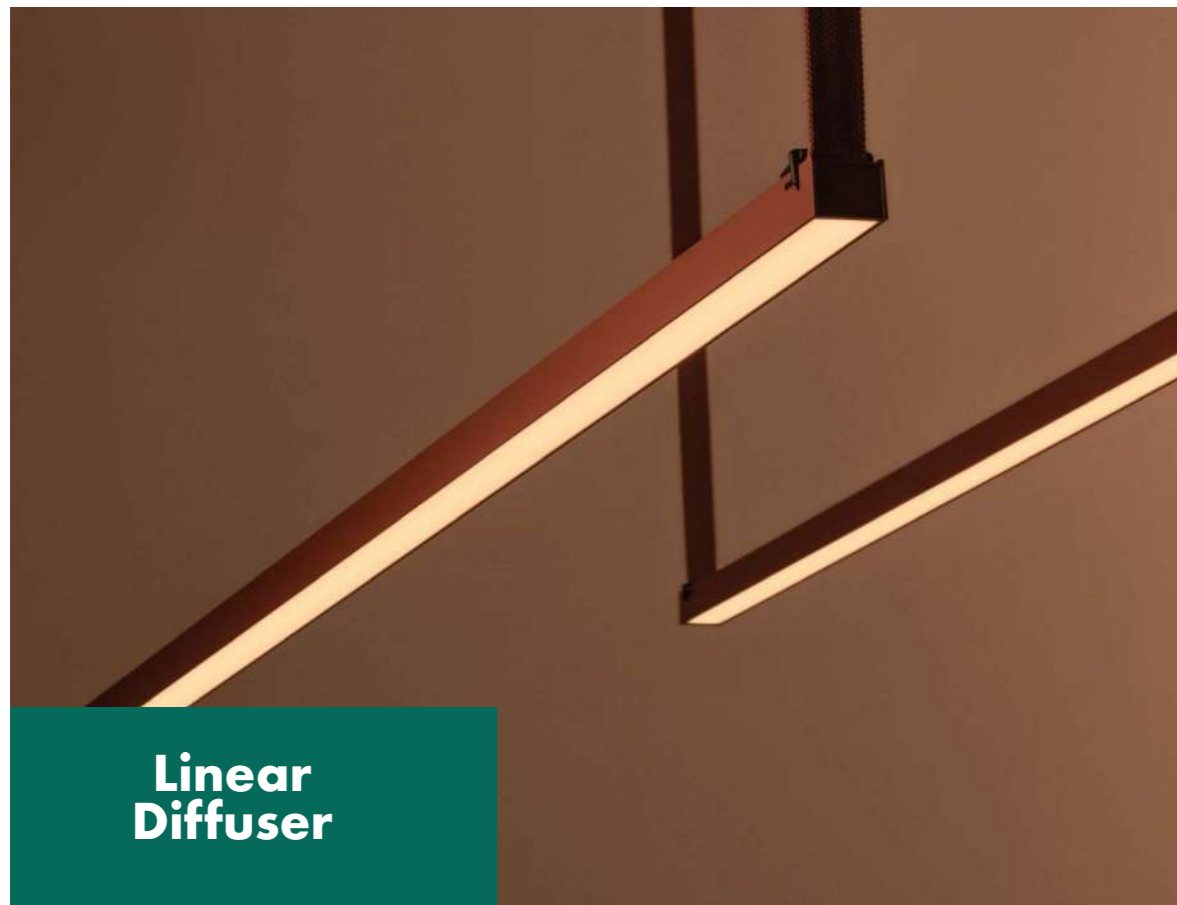

## LED Belt Track Lighting System

that takes the concept of the light rail to a new level. No limited to set rails on horizontal plane, but design and create infinite possibility in stereoscopic space. The conductive textile ribbon at its core allows for free placement of the luminaires and the creation of unique light solutions on the spot.

## Easy Connection Fix / Click / Connect

Belt can be cutted as needed, accommodates multiple lights and operates with simple plug-in technology for unparalleled ease of installation and connection.

The belt offers adjustments in tension from taut to relaxed as well as click-and-connect functionality, snapping into a buckle attached to each luminaire.