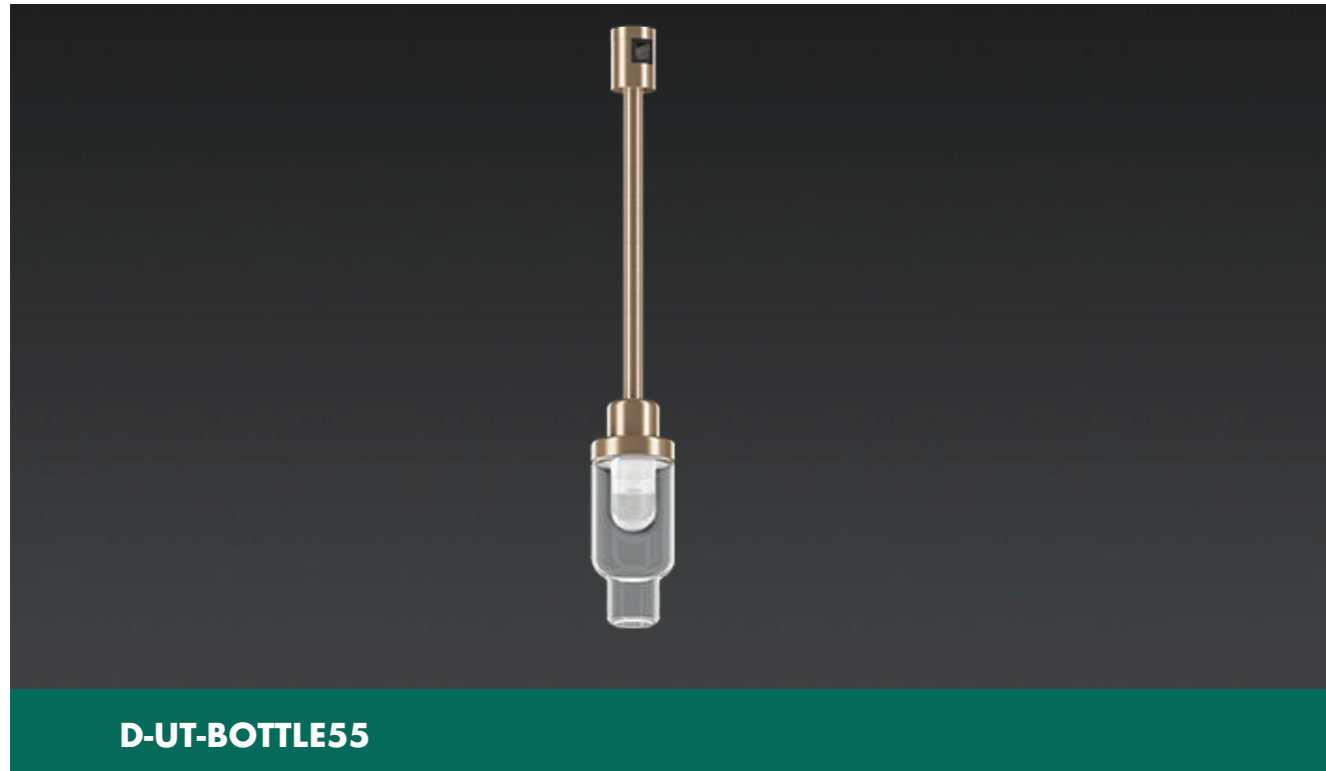

UNIT SERIES