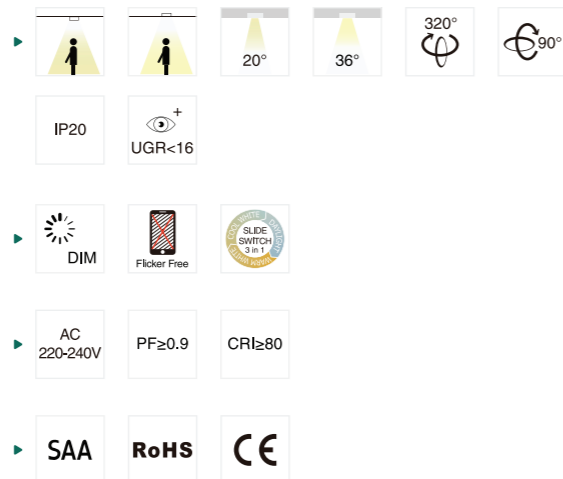

### LED BRAND

COB CRI80

Trim

White

Black