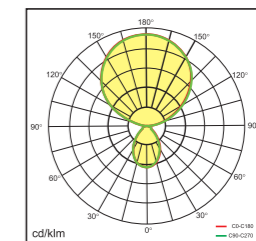

Light Distribution