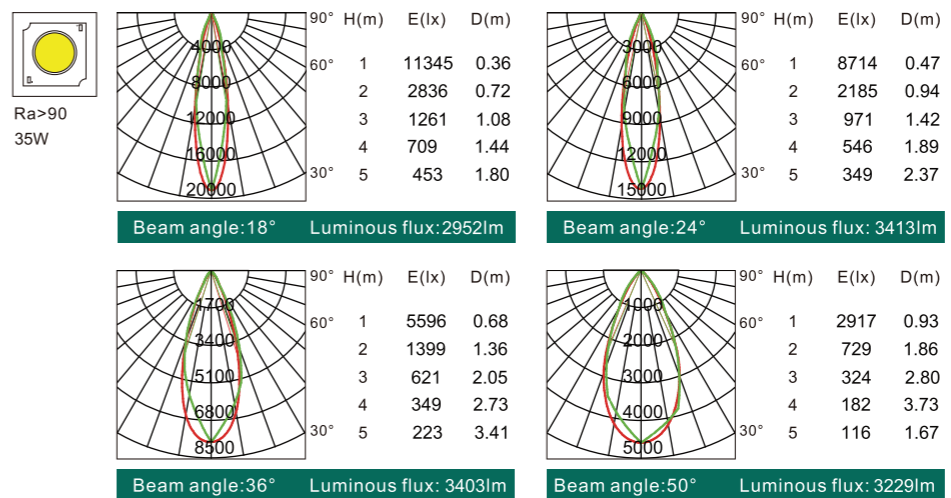

Light Distribution