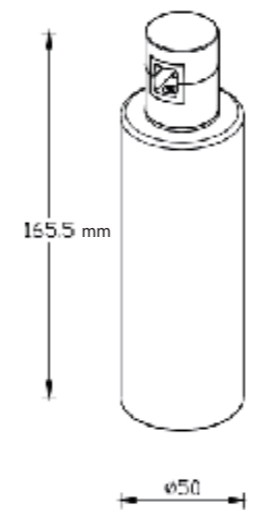

## Dimensions

D-UT-MINI-Cup50