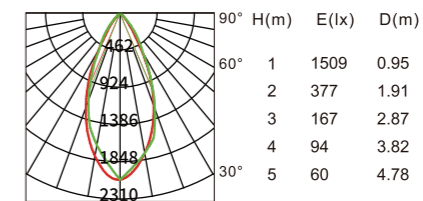

## Light Distribution

Beam angle:15° Luminous flux:1581lm

Beam angle:24° Luminous flux:1828lm

Beam angle:36° Luminous flux:1850lm

Beam angle:50° Luminous flux:1647lm