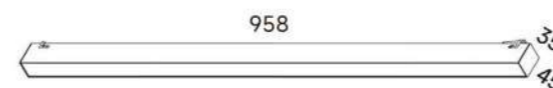

D-LD-C0118-960A

COLOR
white/black/brown

LED
30W/ 2400LM

CCT
3000K/4000K/tunable white

CRI
>90

BEAM
110°

VOLTAGE
DC24V

DIMMING OPTIONS:
TRIAC/0-10V/DALI/TUYA
Dimmable