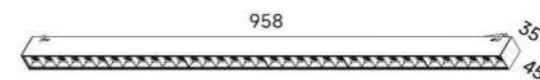

D-LL-C0118-36A

COLOR	white/black/brown
LED	36W/ 2800LM
CCT	3000K/4000K/tunable white
CRI	>90
BEAM	12°/34°/48°
VOLTAGE	DC24V
DIMMING OPTIONS:	TRIAC/0-10V/DALI/TUYA Dimmable