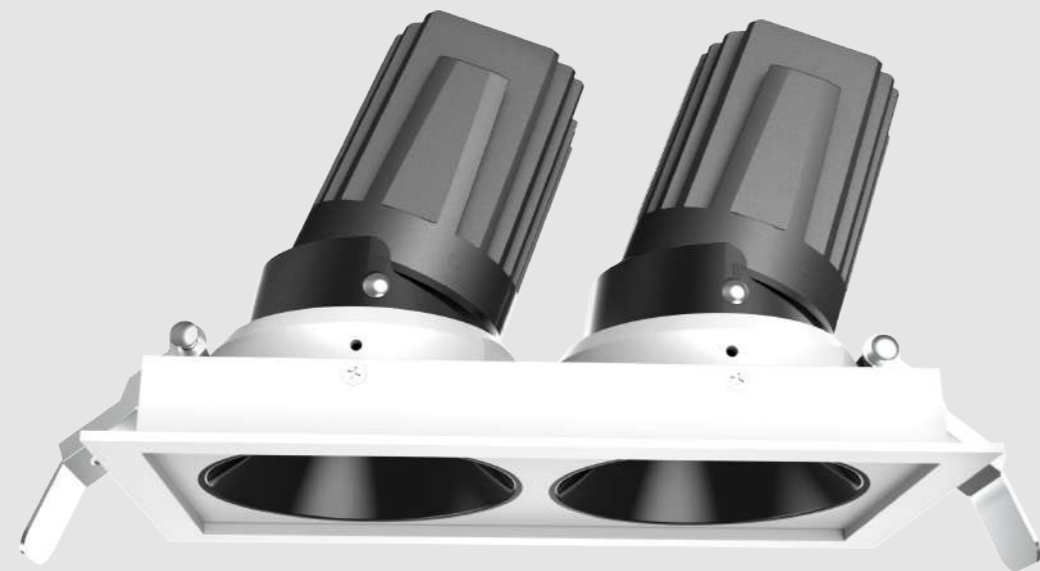

# TUCANA 38 SERIES

Tucana 38 series LED ceiling spotlight, as a high quality fixture, is specially designed for luxury hotels and villas. Lamp body can be universally adjustable, vertical irradiation and wall washer. It can meet different lighting performance of hotel room, corridor, meeting room, hall and resting area etc.