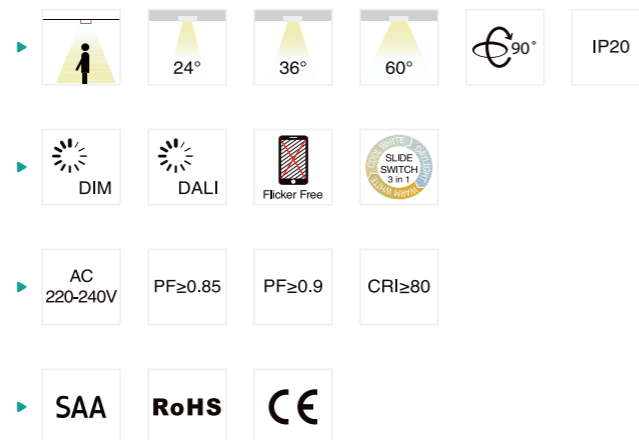

### LED BRAND

Bridgelux  
COB  
CRI80

Trim

White

Black