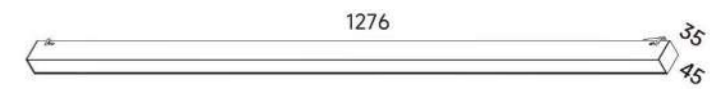

D-LD-C0118-1280A

COLOR
white/black/brown

LED
40W/ 3200LM

CCT
3000K/4000K/tunable white

CRI
>90

BEAM
110°

VOLTAGE
DC24V

DIMMING OPTIONS:
TRIAC/0-10V/DALI/TU YA
Dimmable