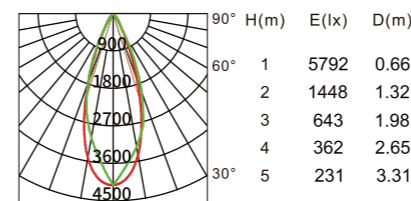

## Light Distribution

Ra>90  
25W

Beam angle:18° Luminous flux:2172lm

Beam angle:24° Luminous flux: 2099lm

Beam angle:36° Luminous flux: 2167lm

Beam angle:50° Luminous flux: 1927lm