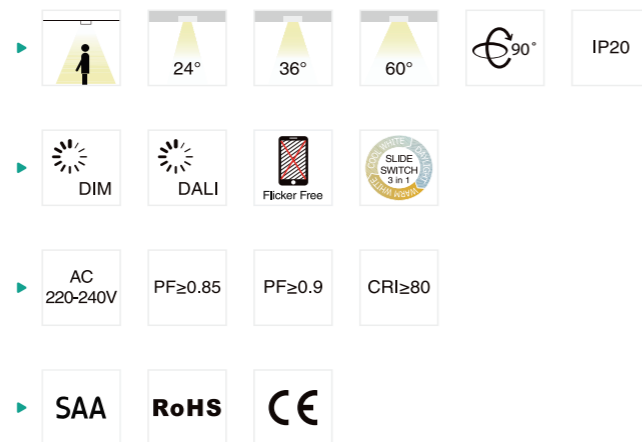

LED BRAND

Bridgelux
COB
CRI80

Standard configuration

COLOUR TEMPERATURE

2700K
3000K
4000K
5000K

CONTROL

NON-DIM

OPTICAL

20°/36°/ UGR19

COLOUR(housing)

Black+White

COLOUR(reflector)

Black
White
Gold

Extended configuration

COLOUR TEMPERATURE

Custom-made RAL color

CONTROL

internal flicker-free
triac dim, DALI dim