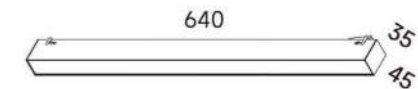

D-LD-C0118-640A

COLOR
white/black/brown

LED
20W/ 1600LM

CCT
3000K/4000K/tunable white

CRI
>90

BEAM
110°

VOLTAGE
DC24V

DIMMING OPTIONS:
TRIAC/0-10V/DALI/TU YA
Dimmable