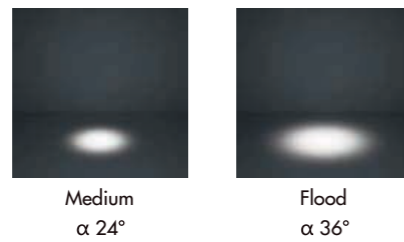

LINEAR ADJUSTABLE SPOT LIGHT

Standard configuration

COLOUR TEMPERATURE
3000K 4000K 5000K
INPUT VOLTAGE
DC48V
COLOR
Black/White
LIFESPAN
50,000H/L80 B10

Dimensions

L1=113 6W
L2=226 12W

D-M20-LBM2-6/12

Quickinfo

GENERAL

LED illuminants
IP20
Multifunctional Mounting Structure

LED

6W/12W
BEAM ANGLE 24/36°
CRI ≥90

DIMMING TYPE

Dali/0-10V/Bluetooth/Zigbee/Mijia

LIGHT EFFICACY

High Efficiency
Pure Color

PHYSICAL

Aluminum

Opticas

LED BRAND

OSRAM

Application