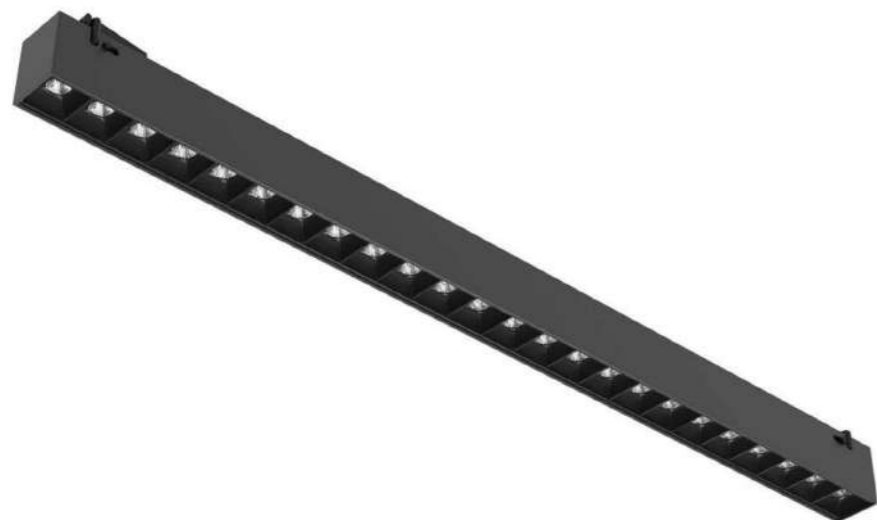

D-LL-C0118-12A

COLOR	white/black/brown
LED	12W/ 960LM
CCT	3000K/4000K/tunable white
CRI	>90
BEAM	12°/34°/48°
VOLTAGE	DC24V
DIMMING OPTIONS:	TRIAC/0-10V/DALI/TUYA Dimmable

D-LL-C0118-24A

COLOR	white/black/brown
LED	24W/ 1900LM
CCT	3000K/4000K/tunable white
CRI	>90
BEAM	12°/34°/48°
VOLTAGE	DC24V
DIMMING OPTIONS:	TRIAC/0-10V/DALI/TU YA Dimmable

D-LL-C0118-36A

COLOR	white/black/brown
LED	36W/ 2800LM
CCT	3000K/4000K/tunable white
CRI	>90
BEAM	12°/34°/48°
VOLTAGE	DC24V
DIMMING OPTIONS:	TRIAC/0-10V/DALI/TUYA Dimmable

D-LL-C0118-48A

COLOR	white/black/brown
LED	48W/ 3800LM
CCT	3000K/4000K/tunable white
CRI	>90
BEAM	12°/34°/48°
VOLTAGE	DC24V
DIMMING OPTIONS:	TRIAC/0-10V/DALI/TU YA Dimmable