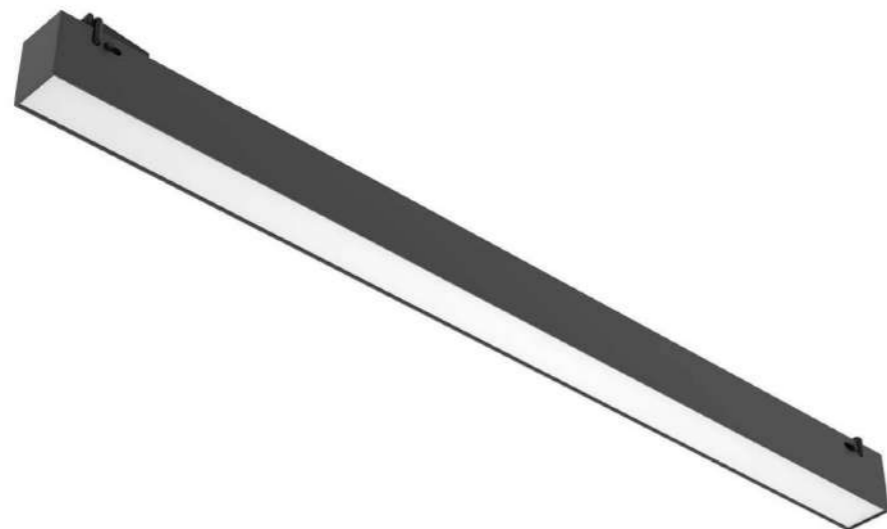

D-LD-C0118-320A

COLOR
white/black/brown

LED
10W/ 800LM

CCT
3000K/4000K/tunable white

CRI
>90

BEAM
110°

VOLTAGE
DC24V

DIMMING OPTIONS:
TRIAC/0-10V/DALI/TUYA
Dimmable

D-LD-C0118-640A

COLOR
white/black/brown

LED
20W/ 1600LM

CCT
3000K/4000K/tunable white

CRI
>90

BEAM
110°

VOLTAGE
DC24V

DIMMING OPTIONS:
TRIAC/0-10V/DALI/TU YA
Dimmable

D-LD-C0118-960A

COLOR
white/black/brown

LED
30W/ 2400LM

CCT
3000K/4000K/tunable white

CRI
>90

BEAM
110°

VOLTAGE
DC24V

DIMMING OPTIONS:
TRIAC/0-10V/DALI/TUYA
Dimmable

D-LD-C0118-1280A

COLOR
white/black/brown

LED
40W/ 3200LM

CCT
3000K/4000K/tunable white

CRI
>90

BEAM
110°

VOLTAGE
DC24V

DIMMING OPTIONS:
TRIAC/0-10V/DALI/TU YA
Dimmable