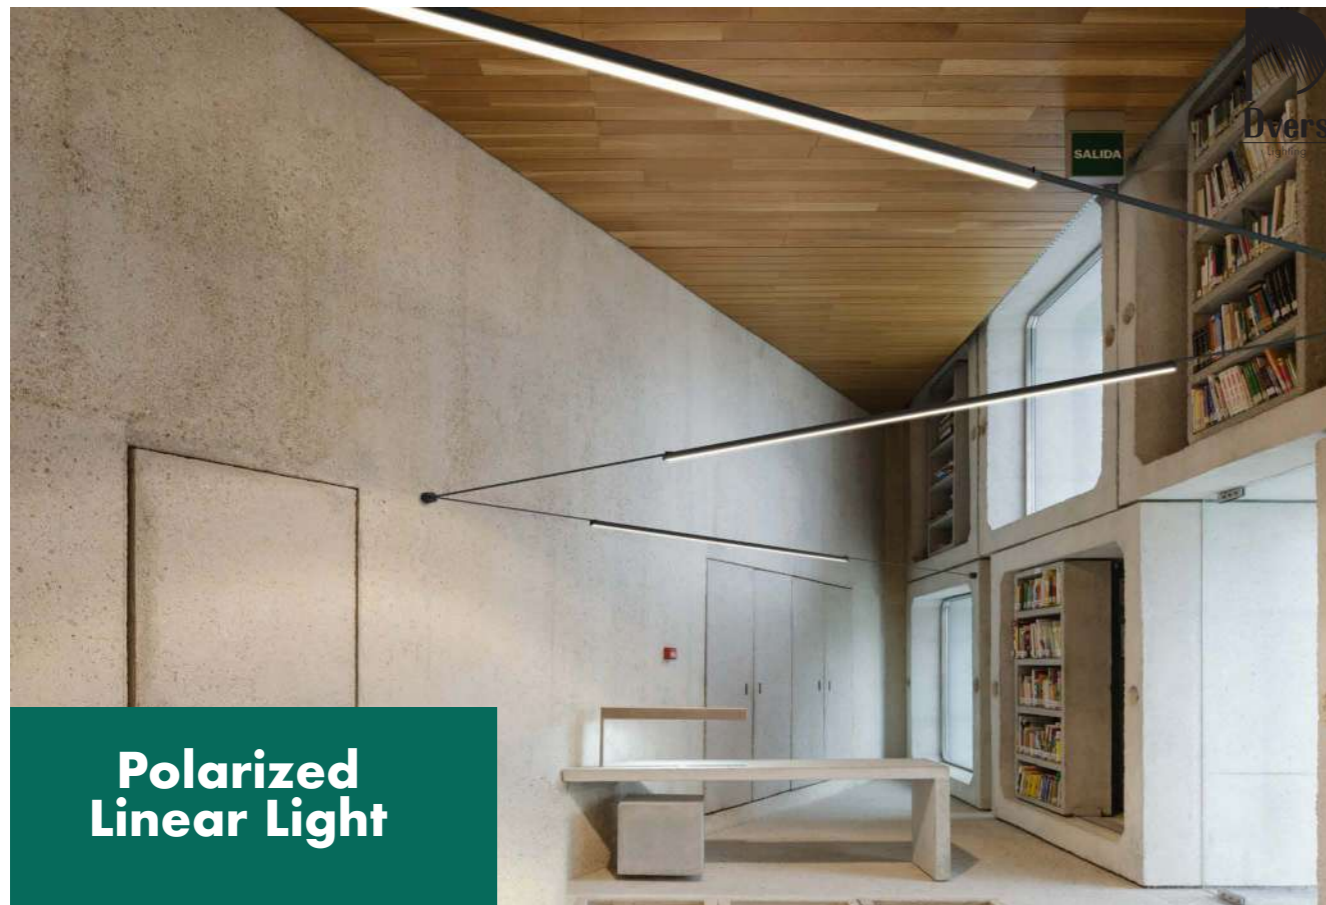

Polarized Linear Light

Provides medium brightness and clear form. Polarized light, extended beams, and fixture performance give the unit high energy efficiency and low UGR level below 19.

It is also ideal for combining the effect of wall washing with background.

CHIP
OSRAM