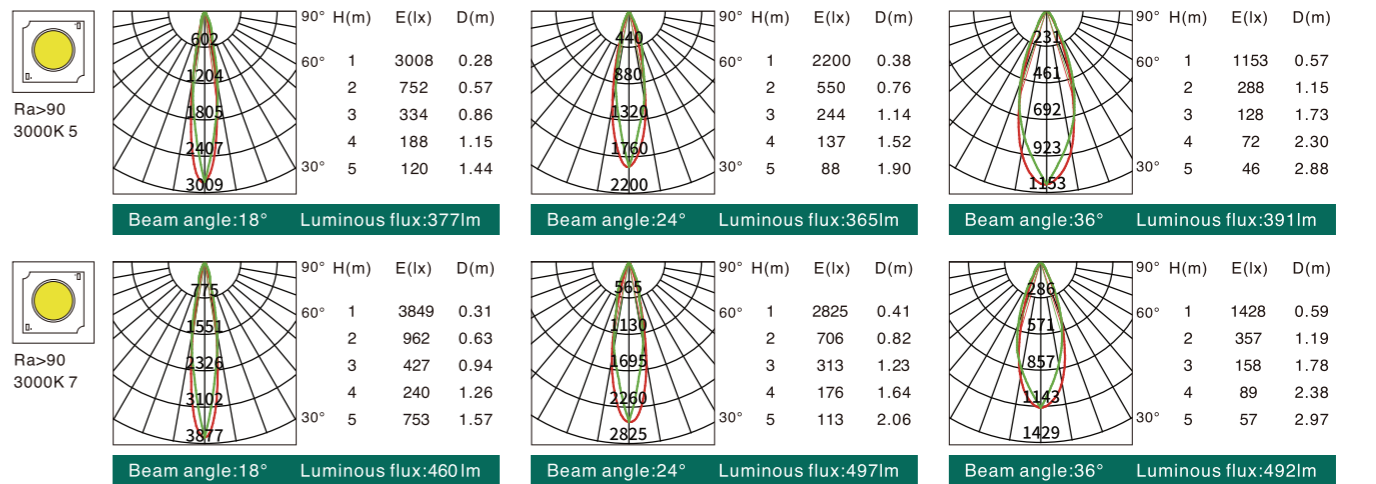

Light Distribution