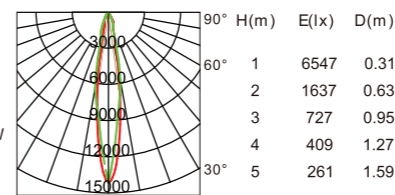

Light Distribution

Ra > 90
3000K 18W

Beam angle:15° Luminous flux:1322lm