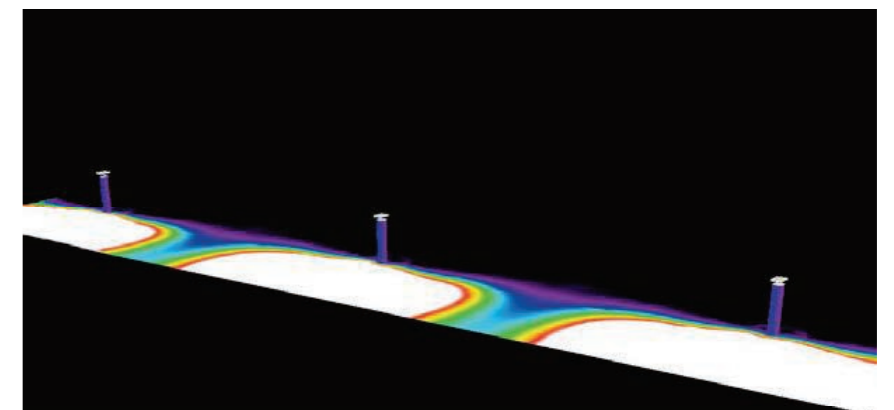

Example lighting levels

Typical result at 10m spacing, on a 4m wide path - designed to achieve P lighting classes.

Lighting Class	P3
Path Width	4m
Eav	7.50 - 11.25lx
Emin	1.5lx