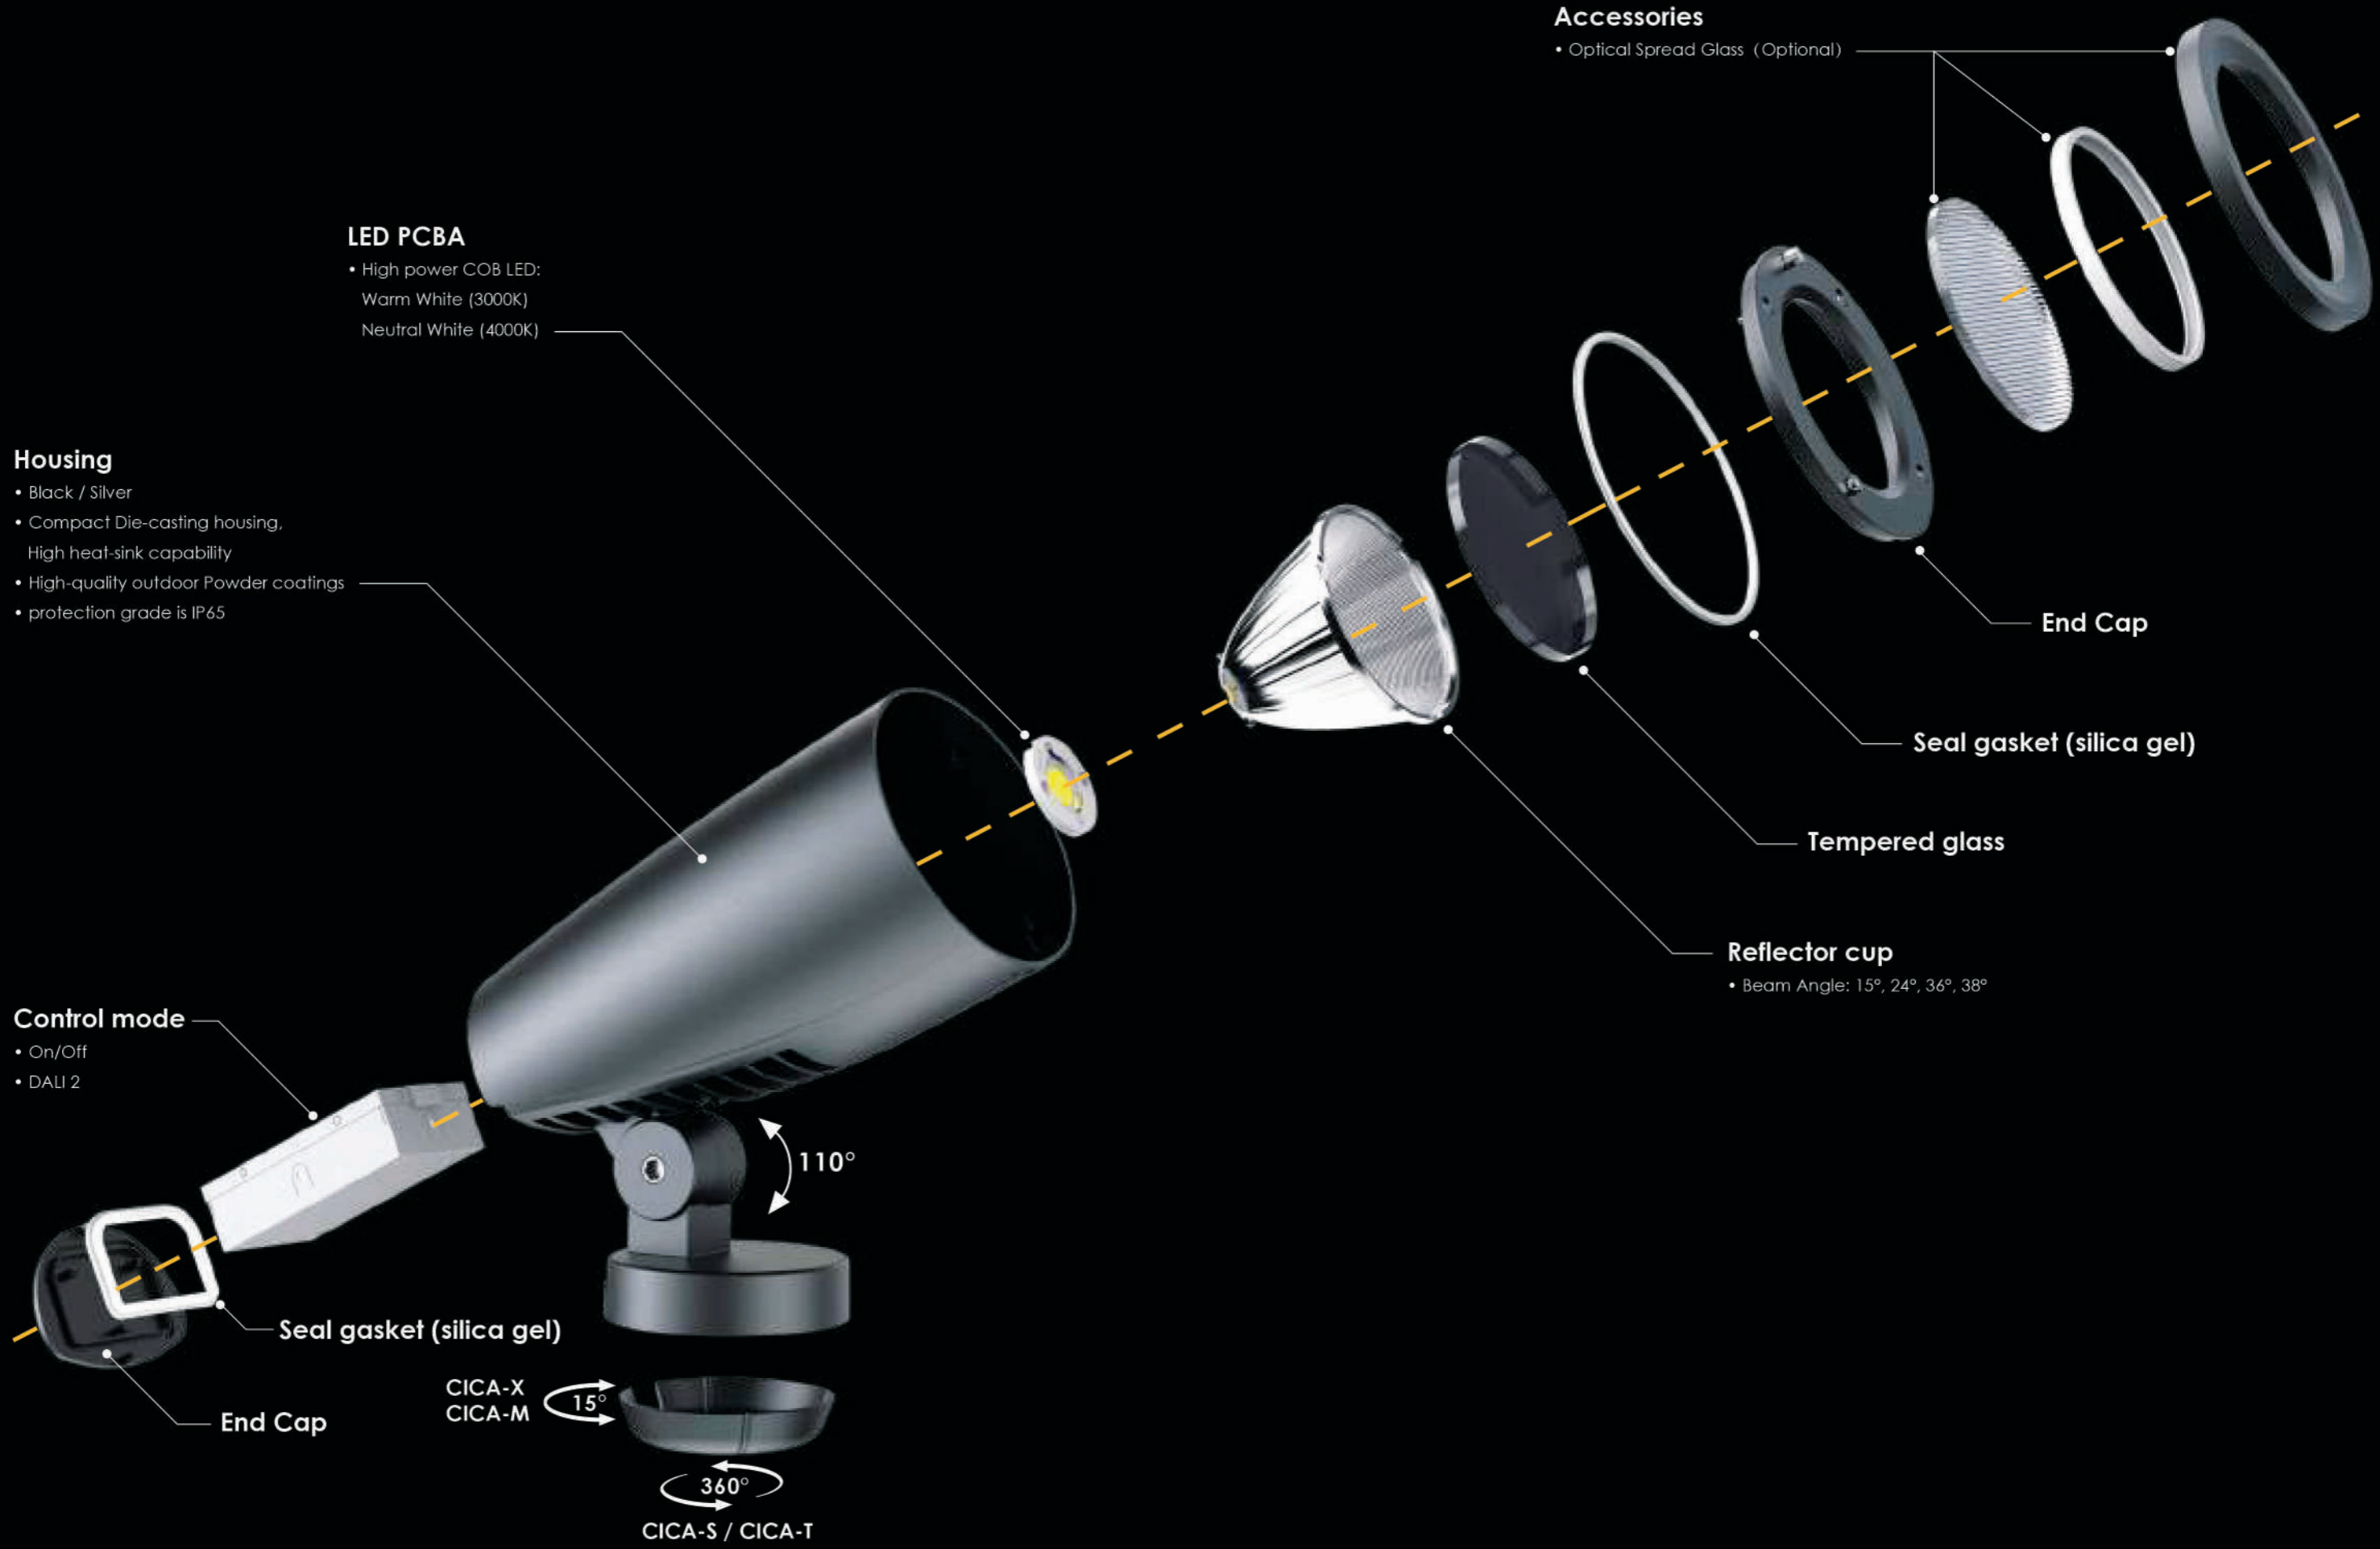

Cica series are easy to install, angle adjustable from two directions which can precisely meet the lighting needs of lighting trees, architecture and sculpture.