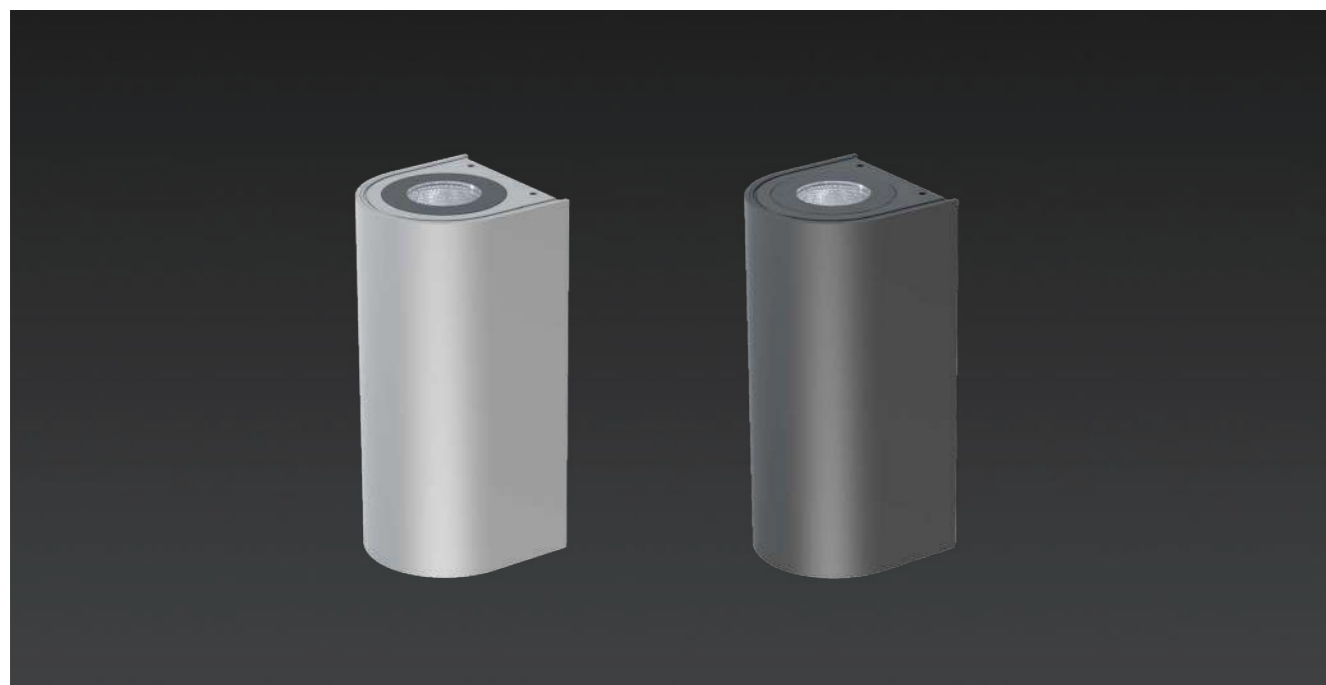

LUNA R wall light

D-LUNA R-24544-NN/DN   **D-LUNA R-43544-NN/DN**