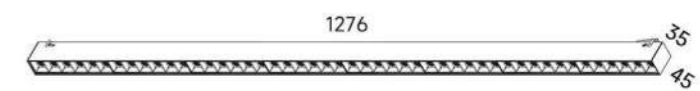

D-LL-C0118-48A

COLOR	white/black/brown
LED	48W/ 3800LM
CCT	3000K/4000K/tunable white
CRI	>90
BEAM	12°/34°/48°
VOLTAGE	DC24V
DIMMING OPTIONS:	TRIAC/0-10V/DALI/TU YA Dimmable