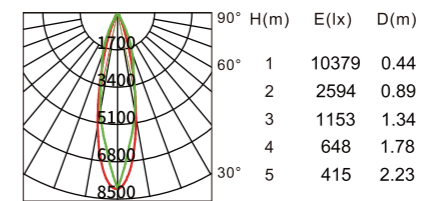

Beam angle:24° Luminous flux: 2099lm