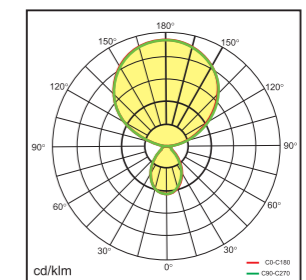

Light Distribution

Model No. Function

D-DESK-FSSL80100-BN Touch Dimming
Free-flicker

D-DESK-FSSL80100-BD Touch Dimming
Motion Sensor
Daylight Sensor
Free-flicker

D-DESK-FSSL80100-CD Touch Dimming
Motion Sensor
Daylight Sensor
Tunable White
Free-flicker