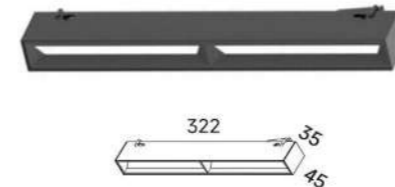

D-PLL-C0115-320A

COLOR
white/black/brown

LED
12W/ 960LM

CCT
3000K/4000K/tunable white

CRI
>90

BEAM
Polarized 20°

VOLTAGE
DC24V

DIMMING OPTIONS:
TRIAC/0-10V/DALI/TUYA
Dimmable