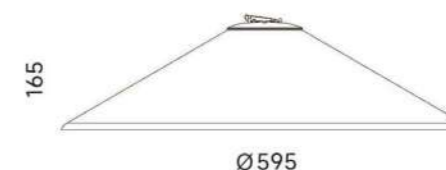

DIMMING OPTIONS:

TRIAC/0-10V/DALI/TUYA
Dimmable