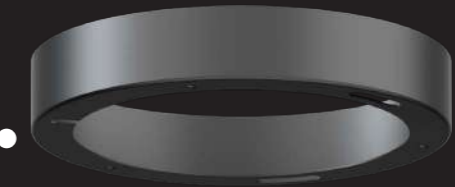

RONDA SERIES

A Ceiling Luminaire with simple appearance and rich texture.

The main body of the lamp is die-cast and has good heat dissipation performance. With high quality outdoor powder technology, the lamp has tough weather resistance. Lamp protection grade is IP65.

Ronda series have two product sizes with three beam angles to meet lighting requirements in various scenes. The optical part of the lamp is an integrated ring reflective cup design, with anti-glare hood and high quality toughened glass, so that the lamp has a good anti-glare effect and comfortable visual perception. Dali2 dimming, wireless dimming, radar sensing and other intelligent control modes can be provided.

Ronda lamp is easy to install, and the optional installation accessories can meet the installation requirements in different cable outlet. The lamps have 5 years warranty. It can be used in indoor lighting, outdoor corridor lighting, entrance lighting and other application areas.

Accessories

- canopy (Optional)