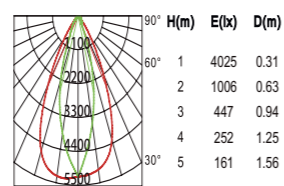

Beam angle: 15° Luminous flux: 1987 lm