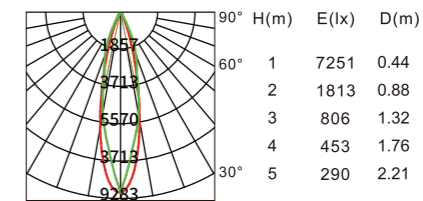

Beam angle:24° Luminous flux:1828lm