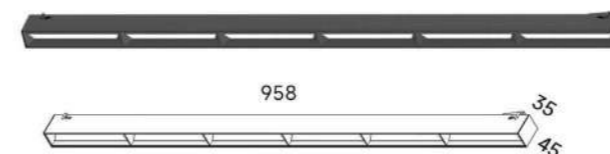

D-PLL-C0115-960A

COLOR
white/black/brown

LED
36W/ 2800LM

CCT
3000K/4000K/tunable white

CRI
>90

BEAM
Polarized 20°

VOLTAGE
DC24V

DIMMING OPTIONS:
TRIAC/0-10V/DALI/TUYA
Dimmable