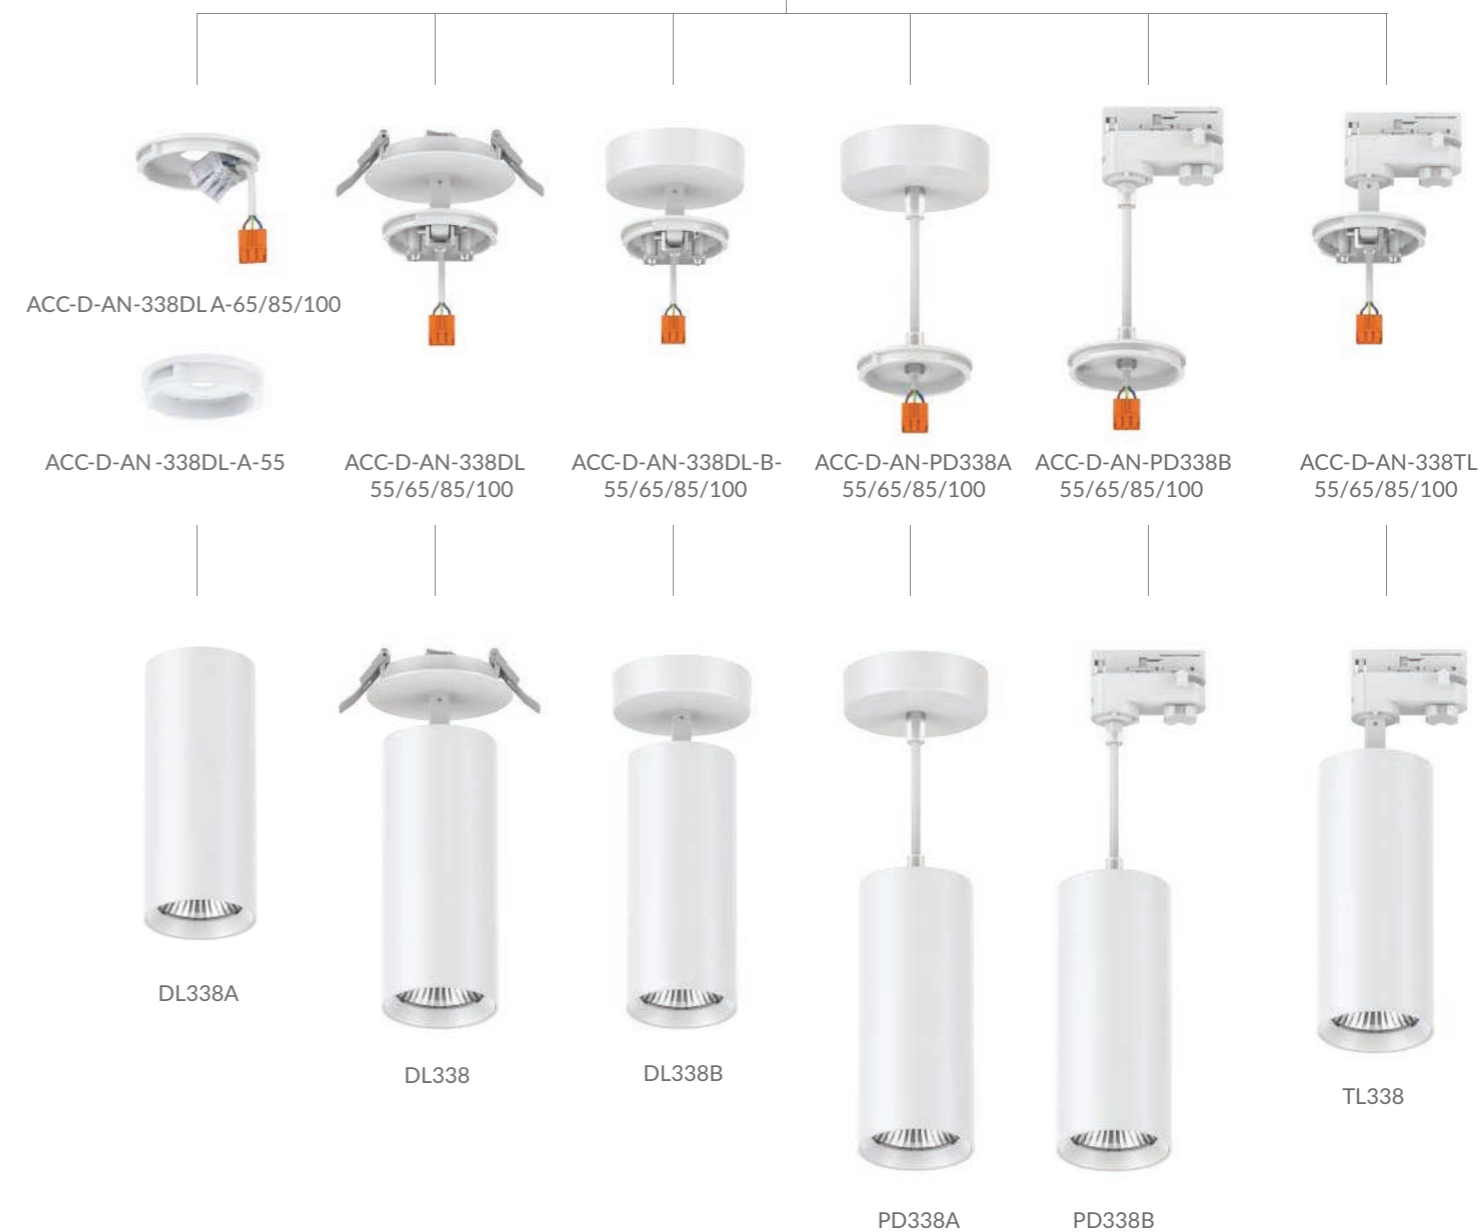

### Power adjustable

Ø65mm :10W/12W/15W  
Ø85mm :15W/20W/25W  
Ø100mm :25W/30W/35W