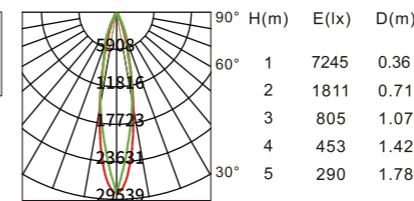

Light Distribution

Beam angle:15° Luminous flux:1581lm