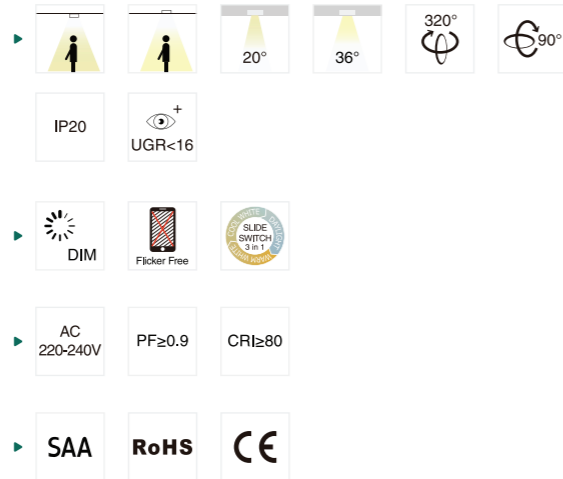

LED BRAND

COB CRI80

Trim

White

Black

Standard configuration

COLOUR TEMPERATURE

2700K
3000K
4000K
5000K

CONTROL

NON-DIM

OPTICAL

20°/36° / UGR<16

COLOUR(housing)

Black+White

COLOUR(reflector)

Black
White
Gold

Extended configuration

COLOUR TEMPERATURE

Custom-made RAL color

CONTROL

internal flicker-free
non-dim driver
Triac for 10W only

Dimensions

Parameters

POWER	VF	CCT	LUMINOUSFLUX
10W	220-240VAC Flicker Free	2700K	650-900lm
		3000K	900-1100lm
		4000K	
15W		2700K	1350-1550lm
		3000K	1000-1250lm
		4000K	

Options on request

CONTROL

BLUETOOTH