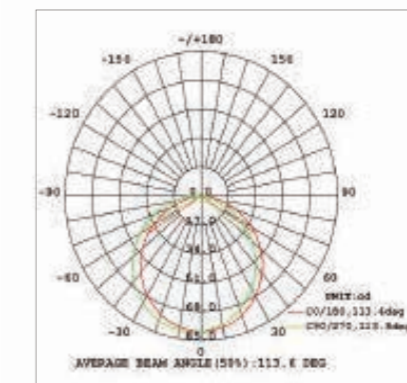

UNIT SERIES

Quickinfo

GENERAL

Magnetic Mounting
Decorative System
IP20

LED

5W
27K/30K/40K/50K/60K
CRI Ra80/ Ra90

OPTICAL

DC 24V

DIMMING TYPE

0-10V /Traic
24V Driver

PROTECTION CLASS

Class III

PHYSICAL

6063 Aluminum / Acrylic / ABS

LED BRAND

BRIDGELUX

Standard configuration

COLOUR TEMPERATURE
2700K/3000K/4000K/5000K/6000K

CONTROL
Dimmable

OPTICAL
114°

COLOUR(surface)
Sand Black / Sand Gold

REFLECTOR
Polycarbonate

WORKING TEMPERATURE
-20°C-40°C

Parameters

POWER	VF	CCT	LUMINOUSFLUX
5W	DC 24V	3000K 4000K 5000K	232±5% lm

Dimensions

Photometric Diagram