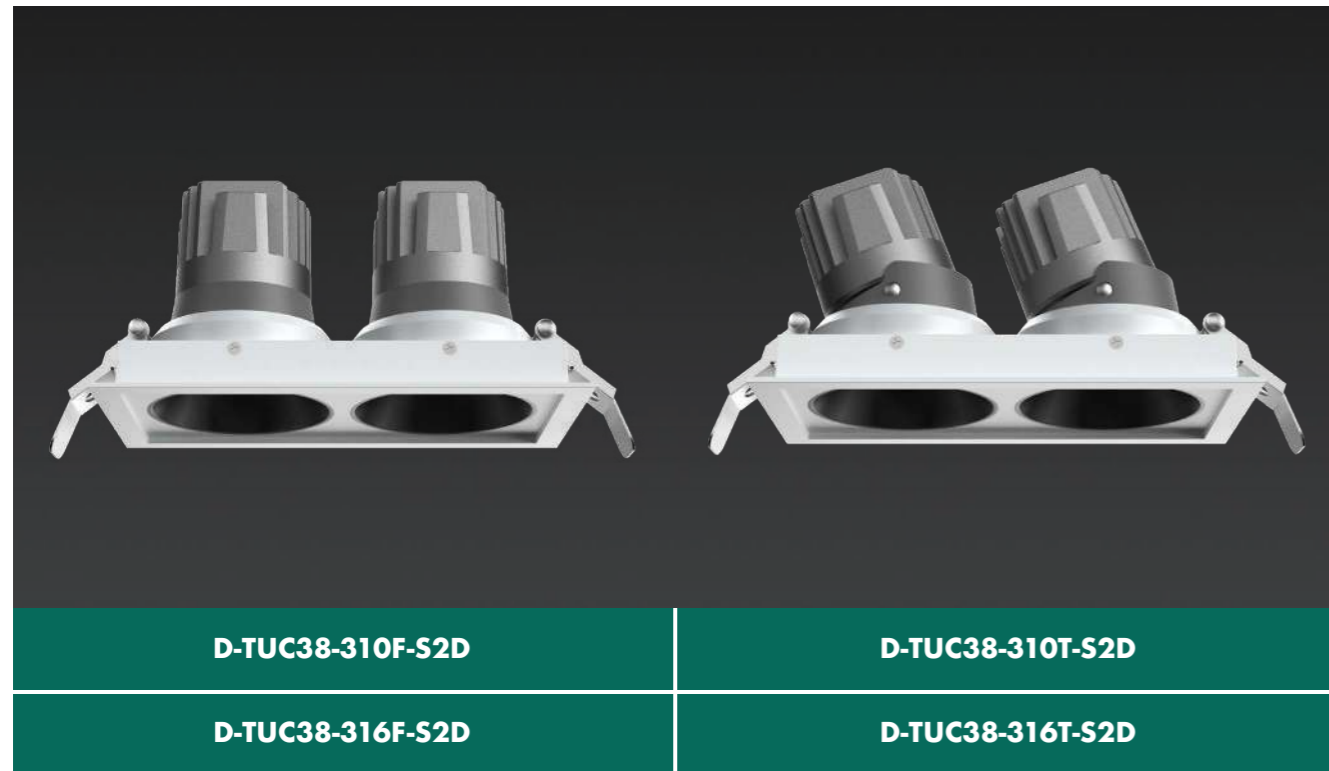

TUCANA 38 SERIES