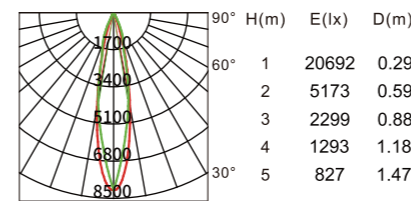

Light Distribution

Ra>90
25W

Beam angle:18° Luminous flux:2172lm